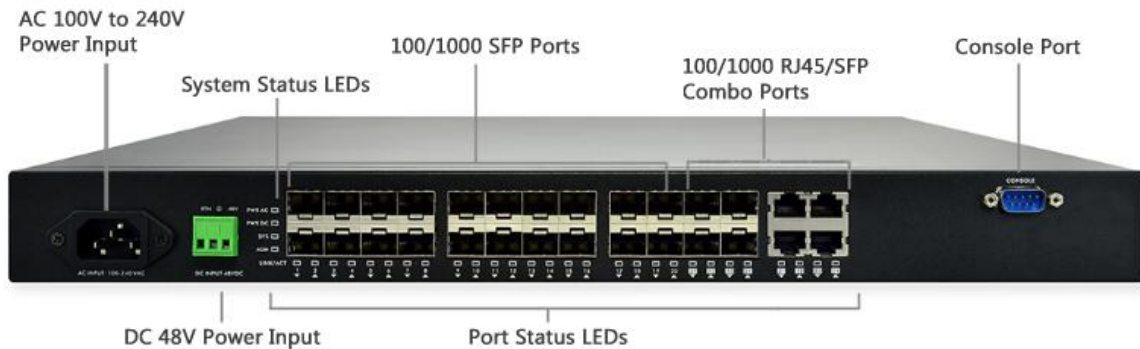

SPECIFICATION

Management

Management Access Filtering

SNMP, Web, Telnet, SSH

SNMP (v1, v2c, v3), Software Upgrade,
Port Mirroring, LLDP (IEEE802.1AB),
LLDP-MED (IEEE802.1AB), CDP Aware,
IPv6 Management, sFlow, NTP
RMON (1,2,3 & 9 Groups),
Configuration Export/Import

지원

Device Management System

Device Management

Topology View, Floor View, Map View,
Dashboard, Traffic Monitoring, Cable Diagnostics

Contact Us

경기도 성남시 분당구 판교로 744
분당테크노파크 C동 405호
전화: 031-708-4017
Fax : 031-708-4018
이메일: sales@miraesignal.com